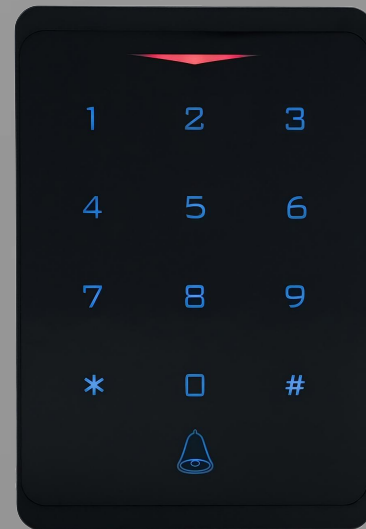

MOBILE ACCESS

PASSWORD

CARD ACCESS

## STONEUK - ST-AC102

The Stoneuk ST-AC102 is a multifunction standalone access controller designed for single-door applications. It supports up to 1,000 users and offers card access, PIN access, or a combination of both. Additionally, the device features Wi-Fi connectivity, allowing it to be conveniently managed and accessed through a dedicated mobile application, providing enhanced flexibility and control from anywhere.

## PRODUCT PARAMETERS

Mobile Application	Smart Life
Access Methods	Password, Card, Mobile App
Wi Fi Network	2.4 GHZ
IP Rating	IP66
Operating Voltage	12 ~ 18 V DC
Operating Temperature	-40° to 60° C
Appearance	Color: Black
Capacity	Up to 1,000 Users
Card Type	EM 125KHz EM Card