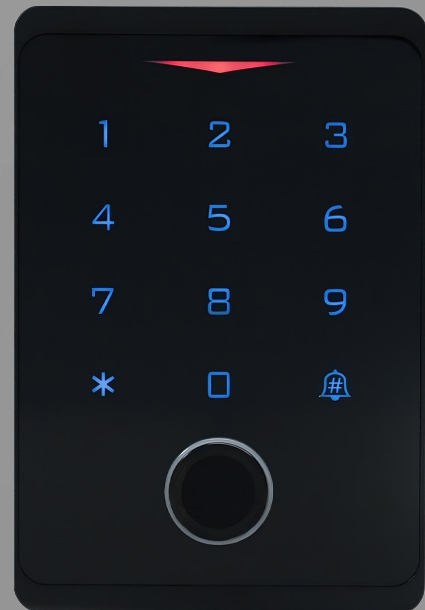

FINGERPRINT SENSOR

MOBILE ACCESS

PASSWORD

CARD ACCESS

## STONEUK - ST-AC103

The Stoneuk ST-AC103 is a high-performance standalone access controller designed for single-door applications. It supports multiple access modes, including card, PIN, fingerprint, or a combination of these methods, offering enhanced security and flexibility. With built-in Wi-Fi connectivity, the device can be easily configured and monitored through a dedicated mobile application, allowing remote access control and real-time management from anywhere. Ideal for both residential and commercial use, the ST-AC103 combines convenience, reliability, and advanced biometric authentication in one compact solution.

## PRODUCT PARAMETERS

Mobile Application	Smart Life
Access Methods	Fingerprint, Password, Card, Mobile App
Wi Fi Network	2.4 GHZ
IP Rating	IP66
Operating Voltage	12 ~ 18 V DC
Operating Temperature	-40° to 60° C
Appearance	Color: Black
Capacity	Up to 1,000 Users
Card Type	EM 125KHz EM Card