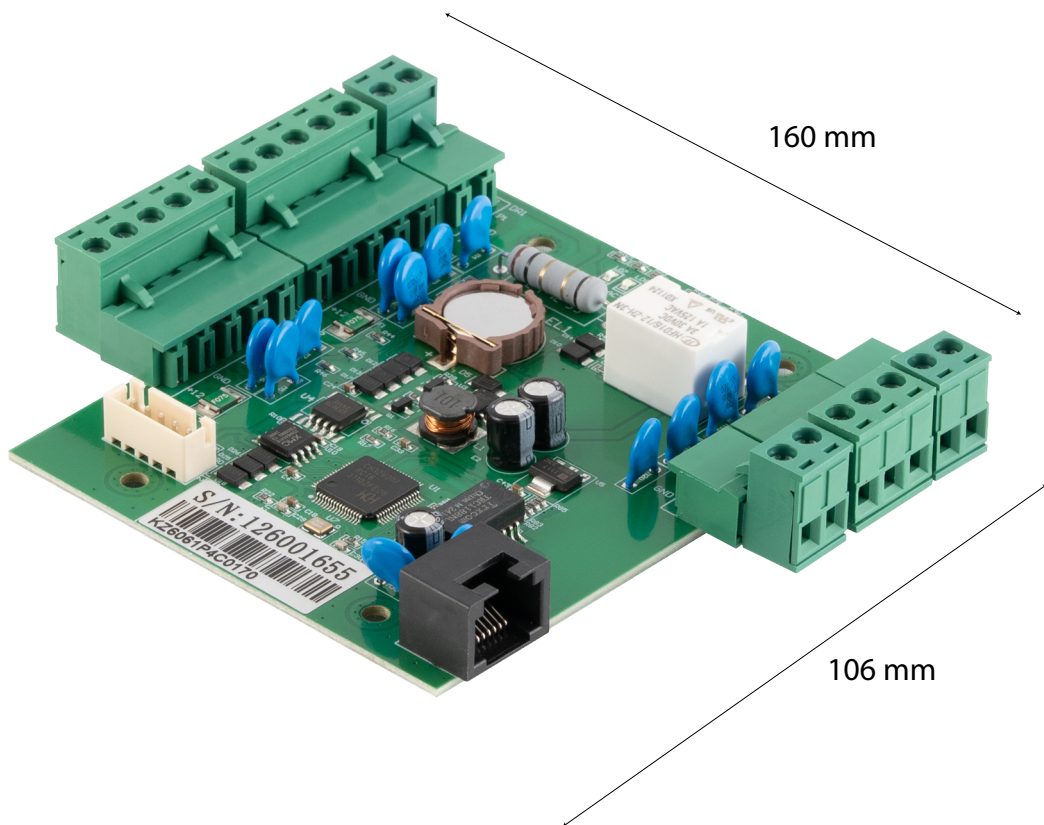

PRODUCT PARAMETERS

Operating Voltage	12 V DC / 4 ~ 7 A
Operating Temperature	-40° ~ 70° C
Operation Humidity	-10 ~ 90 % RH
Door Controled	1 Pair
Users	20,000
Input Format Of Reader	Wiegand 26
Power Consumption	<100 Ma

DIMENSION

Get in Touch

+44 2080 773081

info@thestoneuk.com

www.thestoneuk.com