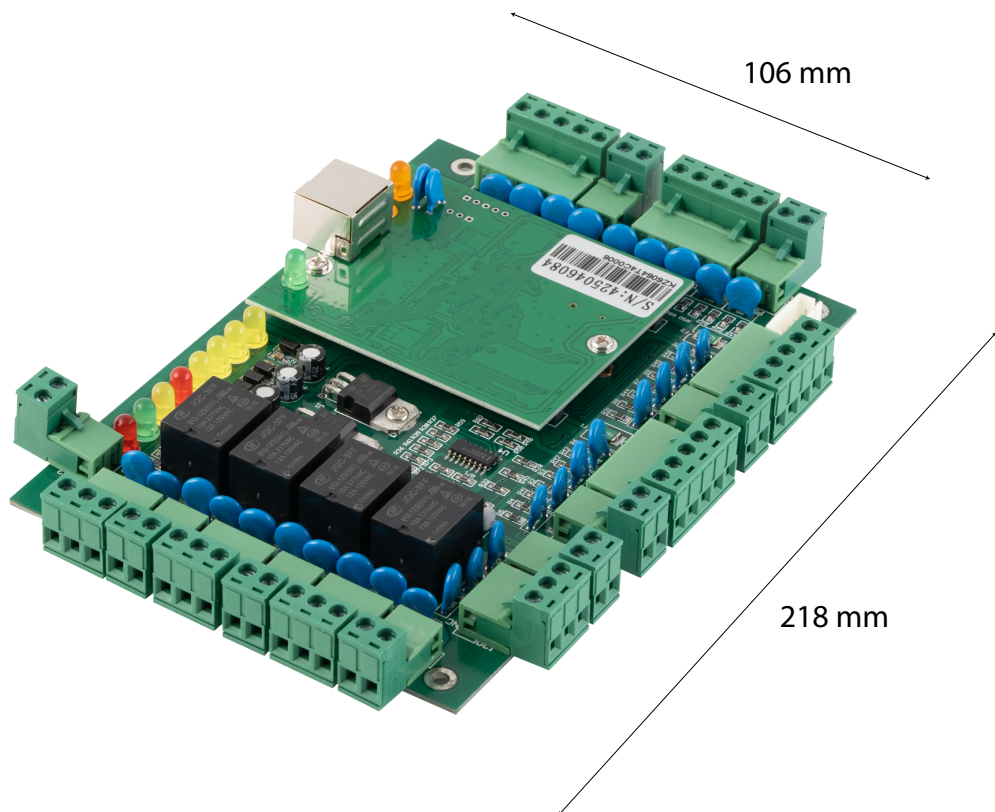

PRODUCT PARAMETERS

Operating Voltage	9 ~ 16 V DC / 5 A
Operating Temperature	-40° ~ 70° C
Output Contact	Lock, Access Control, Exit Button
Door Controled	4 Doors
Users	20,000
Max Distance	80 m
Q ' Ty Of Event Buffers(Offline)	100,000 Event Buffersst

DIMENSION

Get in Touch

+44 2080 773081

info@thestoneuk.com

www.thestoneuk.com