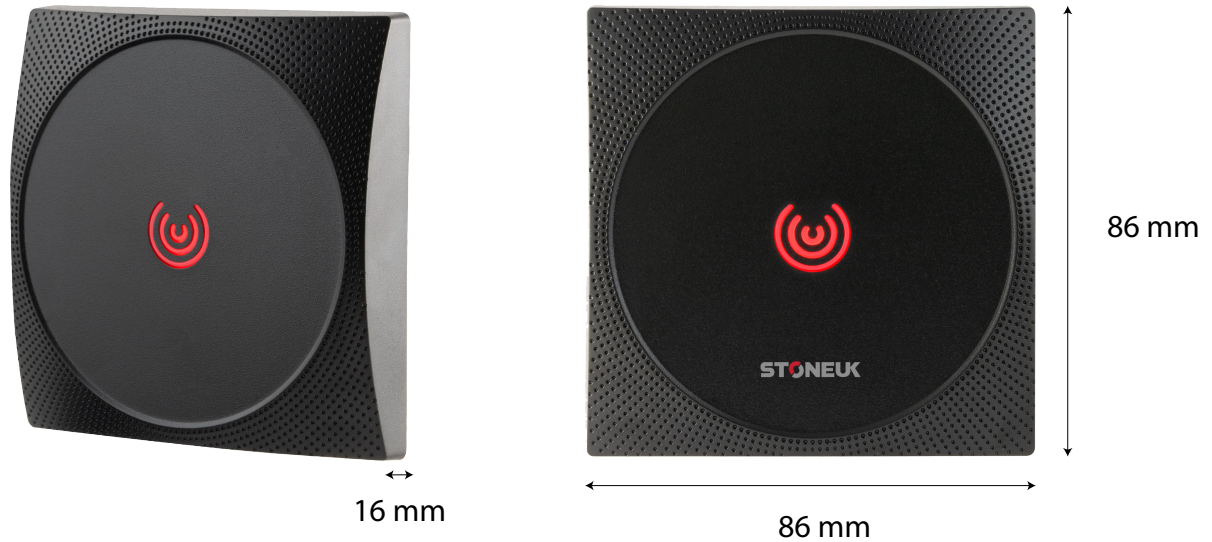

PRODUCT PARAMETERS

Access Method	Card
Reading Range	Up To 5 cm
Reading Time	< 300 ms
IP Rating	IP65
Operating Voltage	12 ~ 18 V DC
Operating Temperature	-25° to 75° C
Appearance	Color: Black
Capacity	Up to 1,000 Users
Reading Frequency	13.56 MHz

DIMENSION

Get in Touch ▶

+44 2080 773081

info@thestoneuk.com

www.thestoneuk.com