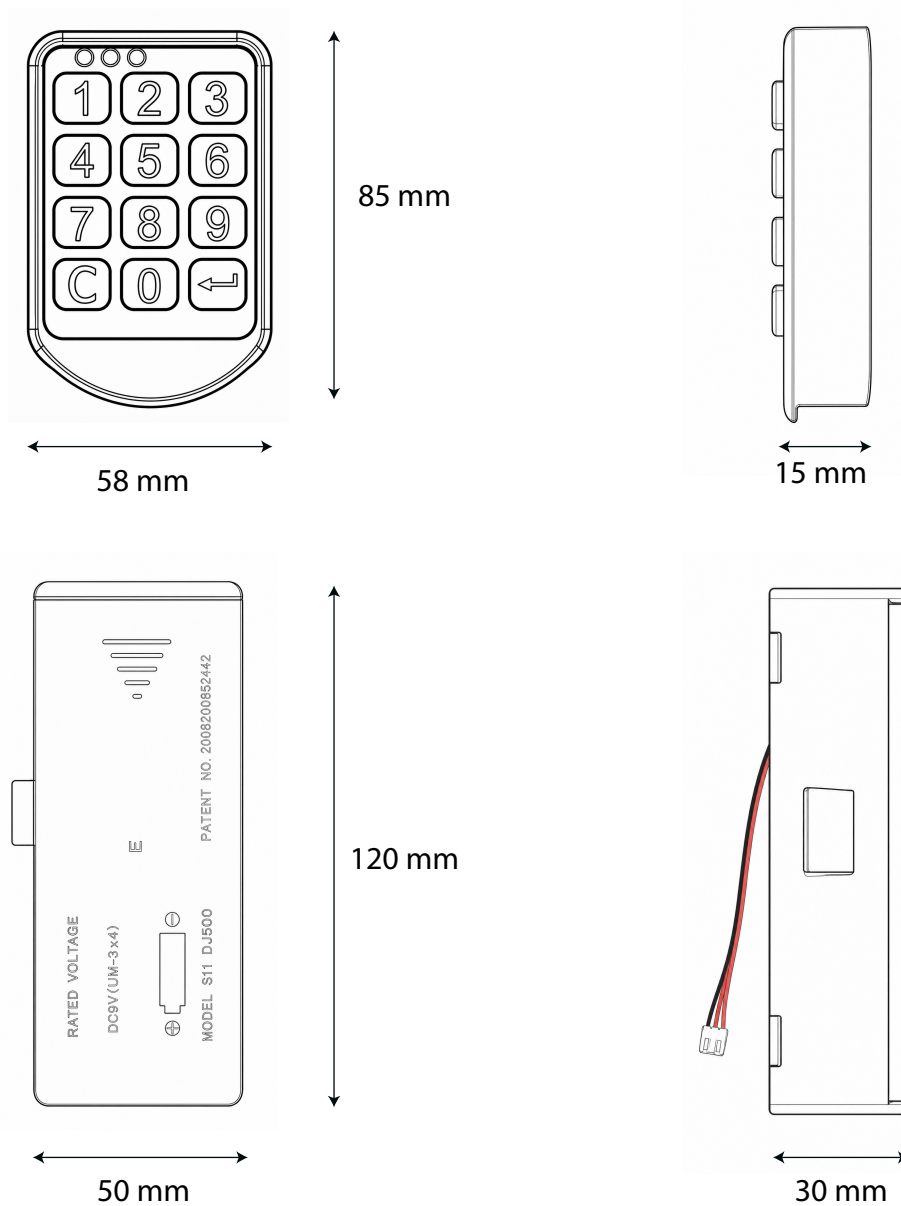

PRODUCT PARAMETERS

Access Methods	Card and Password
Material	ABS
Power Source	4 x AAA Batteries
Emergency Charging	Available
Input Voltage	DC 6 V
Locked Status	LED Indicator

DIMENSION

Get in Touch

+44 2080 773081

info@thestoneuk.com

www.thestoneuk.com