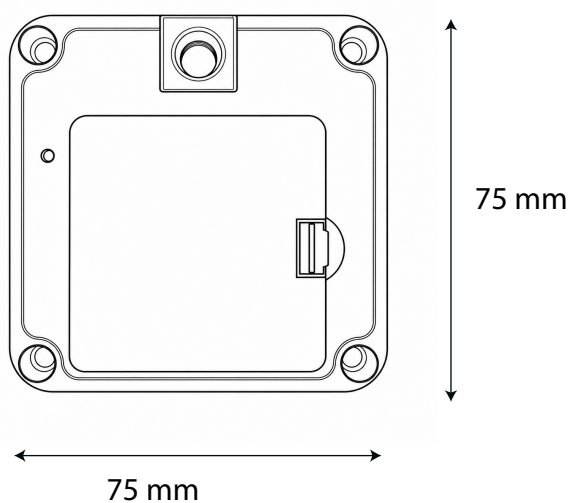

PRODUCT PARAMETERS

Access Methods	Card and Mobile App
Mobile App	TUYA
Power Source	4 x AAA Alkaline Batteries
User Capacity	Card : 250
Power Consumption	70uA
Connectivity	Bluetooth

DIMENSION

Get in Touch

+44 2080 773081

info@thestoneuk.com

www.thestoneuk.com