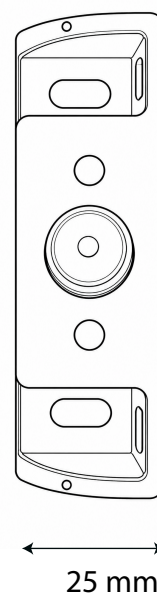

PRODUCT PARAMETERS

Access Methods	Card and Mobile App
Mobile App	TUYA
Power Source	4 x AAA Alkaline Batteries
User Capacity	Card : 250
Power Consumption	70uA
Connectivity	Bluetooth

DIMENSION

Get in Touch

+44 2080 773081

info@thestoneuk.com

www.thestoneuk.com