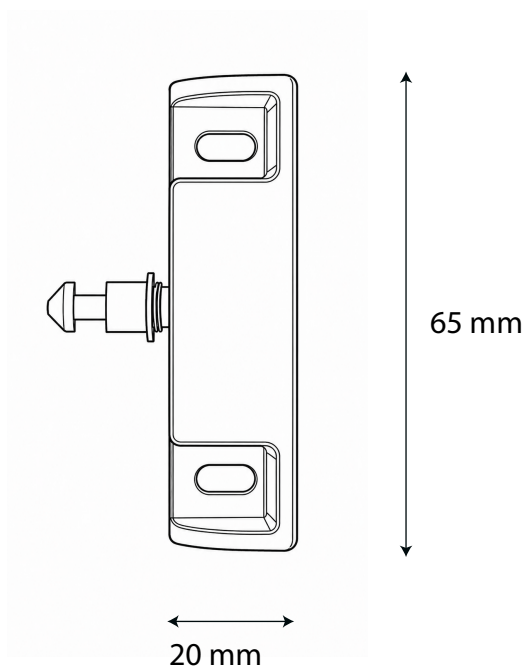

PRODUCT PARAMETERS

Access Methods	Card and Mobile App
Mobile App	TUYA
Power Source	4 x AAA Alkaline Batteries
User Capacity	Card : 250
Power Consumption	70uA
Connectivity	Bluetooth

DIMENSION

Get in Touch

+44 2080 773081

info@thestoneuk.com

www.thestoneuk.com